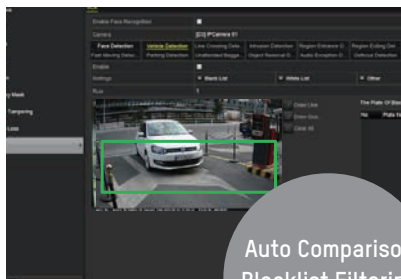

- more encoding improvement
- more transmission efficiency
- more storage saving

ANPR Module

The perfect solution for your entrance management.

Vehicle Detection

License Plate Recognition

Entrance Time: xxx
Plate No.: WESxxx
Vehicle Type: xxx