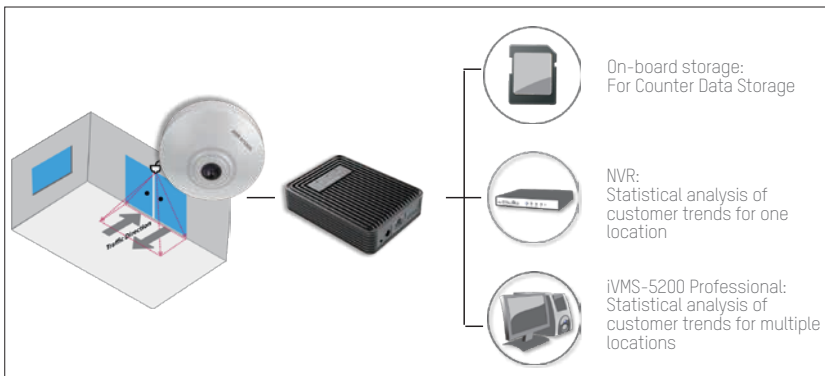

- more encoding improvement
- more transmission efficiency
- more storage saving

ANPR Module

The perfect solution for your entrance management.

Vehicle Detection

License Plate Recognition

Entrance Time: xxx
Plate No.: WESxxx
Vehicle Type: xxx

Vehicle Management

Auto Comparison
Blacklist Filtering
Alarm Triggering

Smart Search
Smart Backup

LPR Searching
Post-event
Investigation

■ People Counting Module

Boosts productivity as well as security.

Tailored to Vertical Applications

Smart Retail

- POS management
- POS & alarm control
- Heat mapping analytic
- People counting analytic
- Demographic analytic
- Multi-store management
- Conversion rate analytic

Smart Industrial

- Intrusion detection
- Thermal detection
- Temperature detection & over-heating Prevention
- Explosion-proof camera
- Auto tracking