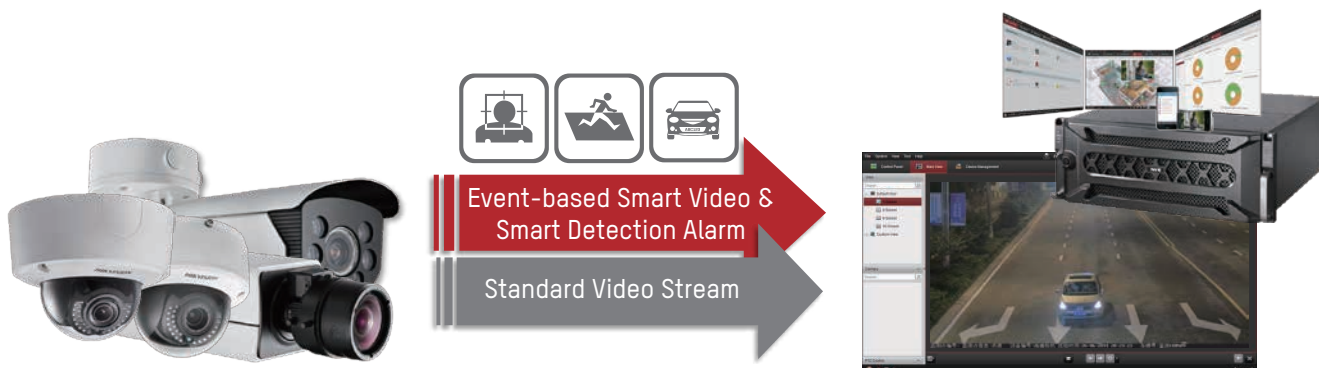

SMART EVOLUTION IN IP SURVEILLANCE

Why Choose Hikvision's Smart Solution 2.0?

As IP surveillance becomes more widespread, requirements increase for the corresponding products and applications. For example, the increased number of locations under surveillance means it's more time-consuming to monitor and prevent unwanted activity. Searching through massive amounts of stored data to find specific events becomes more tedious as well. Additionally, as more and more employers turn to video surveillance as a tool to improve business productivity, it becomes even more important to efficiently manage video footage. In order to meet these challenges, Hikvision introduces its new Smart Solution 2.0. With new add-on Smart features and a greater range of security products included, Smart Solution 2.0 boasts significant improvement in CCTV safety and business productivity.

Key Features of Smart Solution 2.0

- Enriched Smart Features
- Industry-Leading IP Products
- Versatile Solutions
- Tailored to Vertical Applications

MILESTONE

HOW DOES IT WORK?

Smart Search

Quick retrieval of the camera's Smart content, such as ANPR or facial recognition.