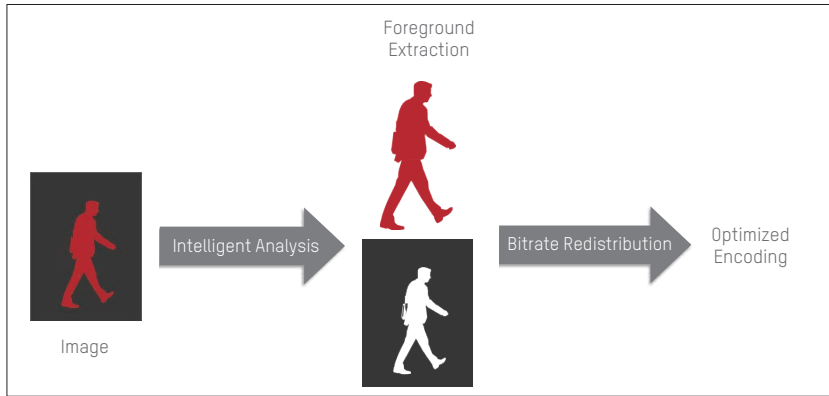

- Full HD resolution IR PTZ camera

Heat Map

- Heat map analysis
- Multi-location management via iVMS-5200 Professional

Panoramic View

- 360° Panoramic View

One camera can cover a large area, such as a meeting room, and minimize total cost

Large Area Monitoring

- 8MP or 12MP real-time video
- Enhanced H.264+ codec

High WDR

- Industry-leading 140dB WDR

Versatile Solutions

HIGHLIGHTED TECHNOLOGY

Smart Codec – H.264+ Optimized Compression

An efficient way to benefit manage super high resolution video footage

Analytic + Compression

The moving target is extracted from the static background, using a different codec for each element.

- Background-based Predictive Smart Encoding
- Enhanced Noise Suppression
- Optimized Bitrate Control in Long-term Period