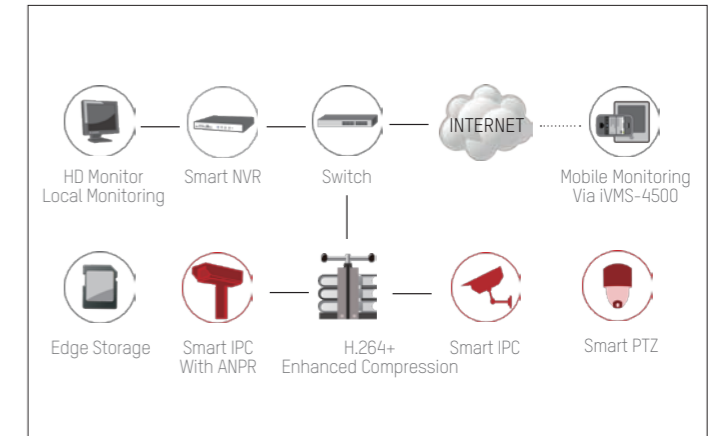

- Full HD resolution IR PTZ camera

Heat Map

- Heat map analysis
- Multi-location management via iVMS-5200 Professional

Panoramic View

- 360° Panoramic View

One camera can cover a large area, such as a meeting room, and minimize total cost

Large Area Monitoring

- 8MP or 12MP real-time video
- Enhanced H.264+ codec

High WDR

- Industry-leading 140dB WDR

Versatile Solutions

HIGHLIGHTED TECHNOLOGY

Smart Codec – H.264+ Optimized Compression

An efficient way to benefit manage super high resolution video footage