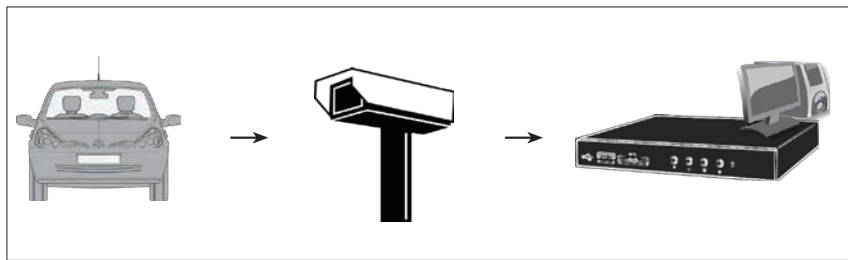

ANPR Module

The perfect solution for your entrance management.

Vehicle Detection