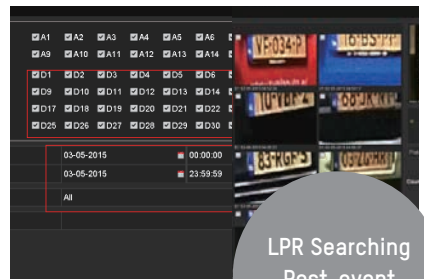

Smart Search
Smart Backup

LPR Searching
Post-event
Investigation