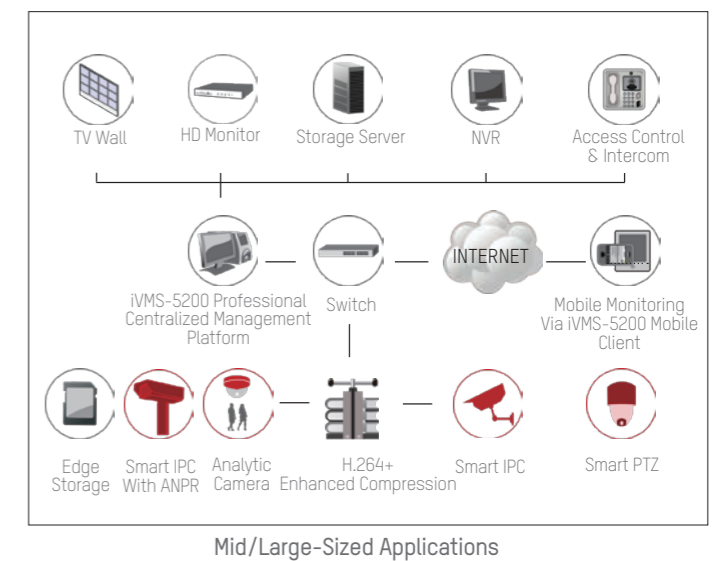

- Full HD resolution IR PTZ camera

Heat Map

- Heat map analysis
- Multi-location management via iVMS-5200 Professional

Panoramic View

- 360° Panoramic View

One camera can cover a large area, such as a meeting room, and minimize total cost

Large Area Monitoring

- 8MP or 12MP real-time video
- Enhanced H.264+ codec

High WDR

- Industry-leading 140dB WDR

Versatile Solutions

HIGHLIGHTED TECHNOLOGY

Smart Codec – H.264+ Optimized Compression

An efficient way to benefit manage super high resolution video footage

H.264 (25fps)

H.264+ (25fps)

Hikvision H.264+ Smart Codec

In a static nighttime environment, the bitrate of H.264+ can reach up to 50-60Kbps, 10-20x over standard H.264 codec, that not only saves bandwidth resources, but efficiently decreases storage requirements.