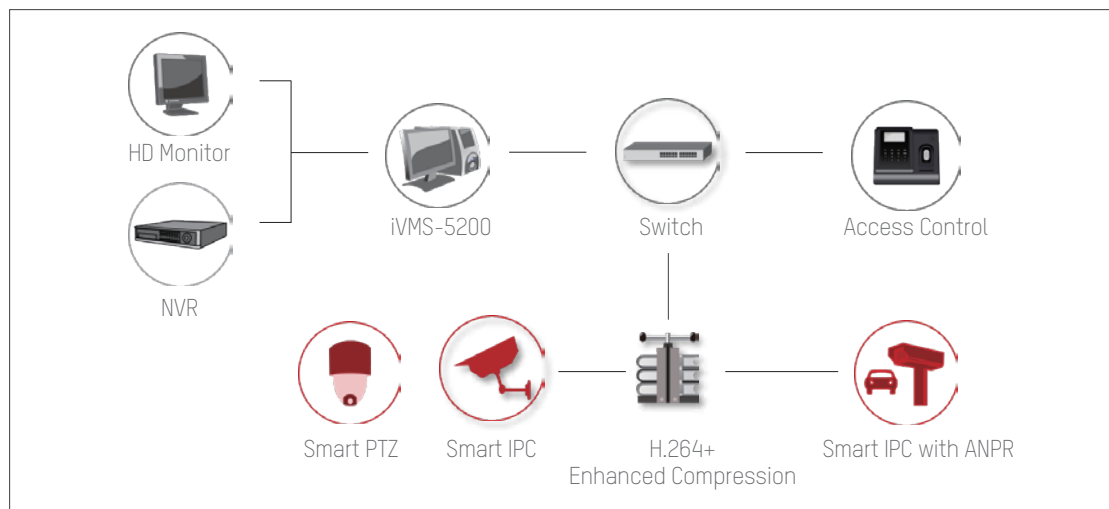

A PERFECT SYSTEM
DEVOTED TO PRODUCTIVITY
AND PARKING SECURITY
SMART INDUSTRIAL PARKS SOLUTION

 smart solution **2.0**

INDUSTRIAL PARKS

The Hikvision's Smart Solution for Industrial Parks is total IP system for productivity and parking security. The solution provides around-the-clock protection with industry leading low light technology, automated vehicle access control with Hikvision's ANPR module, and automatic event alerts with Hikvision's Smart detection. Including integrated IP products from IPC, NVRs, and Video Management Software, Hikvision's Smart solution can build a reliable, fully compatible, and flexible video platform for industrial parks.

System Design - Industrial Parks

■ How to have both a panoramic view and a highly detailed image

Hikvision combines a fisheye camera (which provides a 360° panoramic view) with a 2MP PTZ (which captures high definition detail), and integrates them seamlessly. They work together via click-and-zoom operation to bring you both a panoramic view and highly detailed image.

■ How to increase nighttime visibility for securing valuable goods

Hikvision's indoor box camera with DarkFighter ultra low light technology and super large aperture HD lens delivers a top-notch noise-free image in a dimly lit environment.