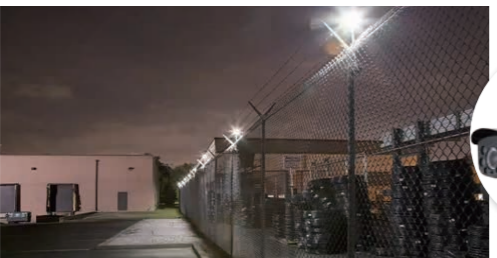

■ How to keep a perimeter secure and stay vigilant to unexpected events

Utilize Hikvision HD products that provide up to 4K resolution, 200m IR range, and Smart detection technologies to best protect perimeter security.