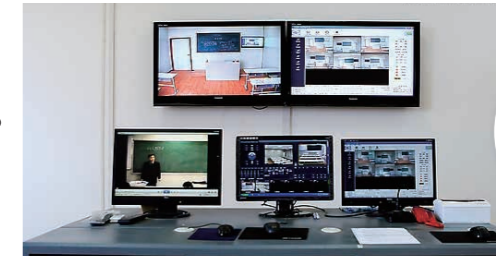

■ How to build a reliable, fully compatible and flexible video platform to manage a security system

Discover an easy-to-use, reliable, and feature-rich video management platform by using Hikvision's iVMS-5200 Pro and embedded NVR for centralized alarm control and intelligent video analytics.