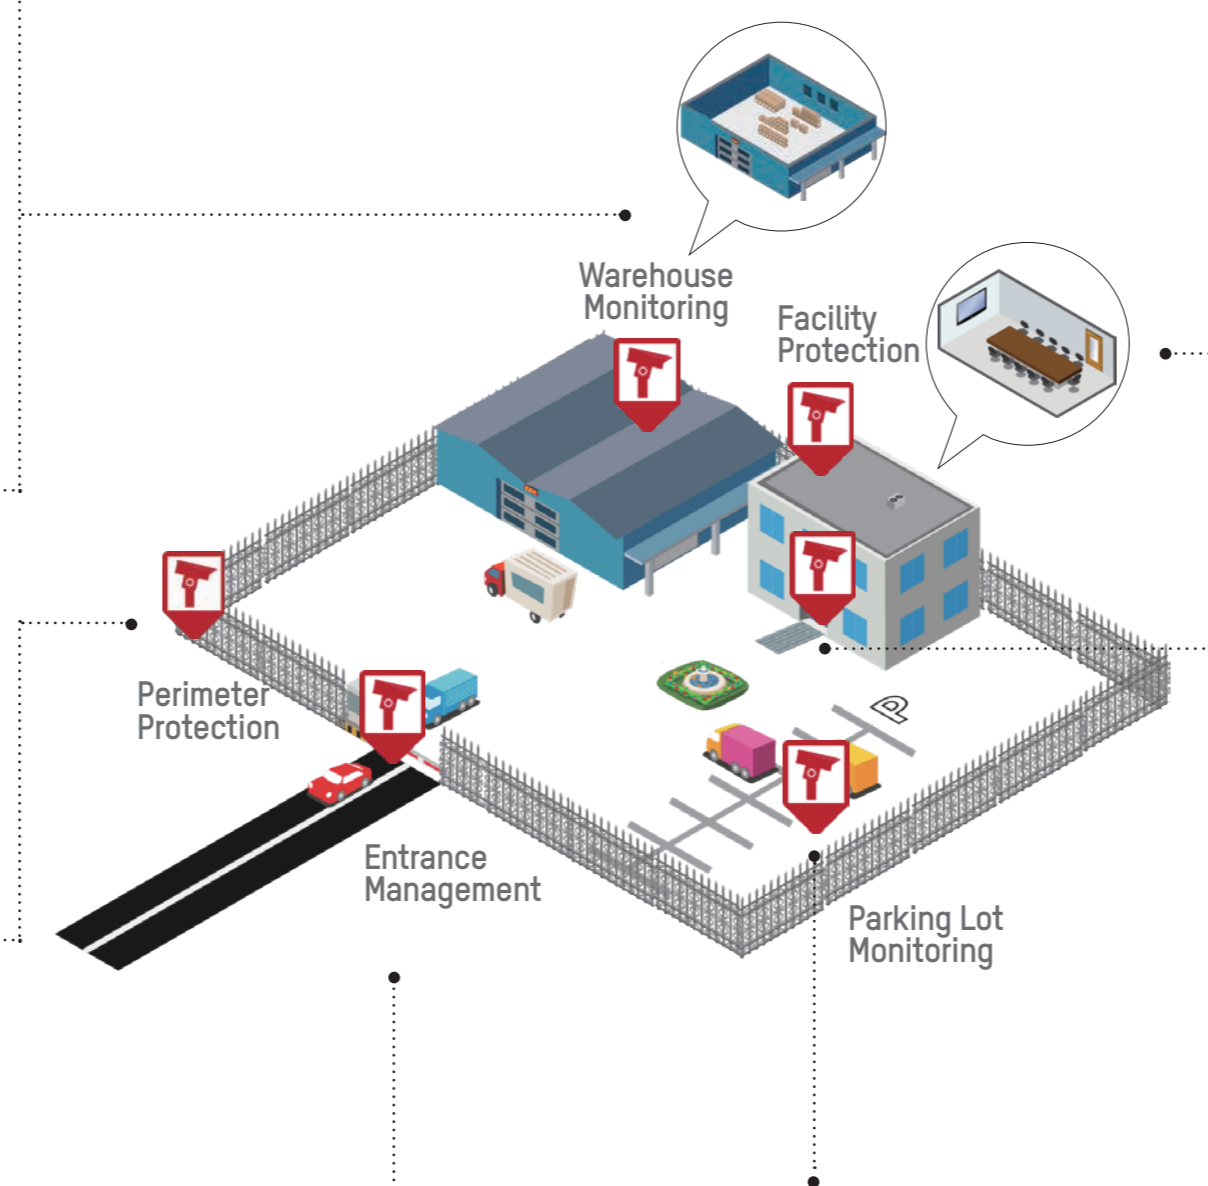

System Design - Industrial Parks

■ How to have both a panoramic view and a highly detailed image

Hikvision combines a fisheye camera (which provides a 360° panoramic view) with a 2MP PTZ (which captures high definition detail), and integrates them seamlessly. They work together via click-and-zoom operation to bring you both a panoramic view and highly detailed image.

■ How to increase nighttime visibility for securing valuable goods

Hikvision's indoor box camera with DarkFighter ultra low light technology and super large aperture HD lens delivers a top-notch noise-free image in a dimly lit environment.

■ How to keep a perimeter secure and stay vigilant to unexpected events

Utilize Hikvision HD products that provide up to 4K resolution, 200m IR range, and Smart detection technologies to best protect perimeter security.

■ How to control vehicle access efficiently

Hikvision's Smart solution provides an outdoor IR bullet camera with ultra-low light capability, excellent strong light compensation, license plate recognition (LPR), and vehicle color identification to efficiently control the access of any vehicle.