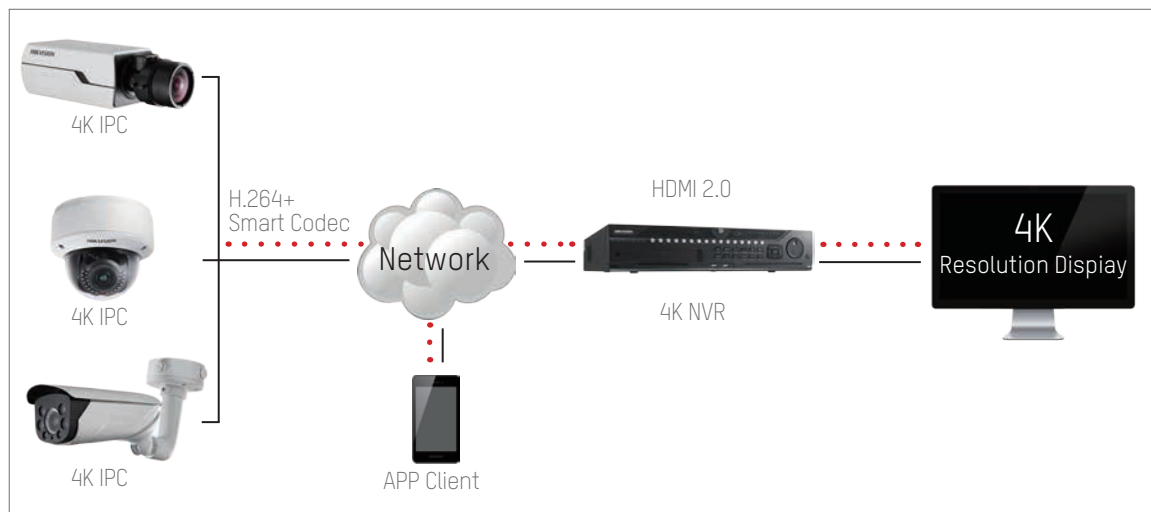

4K
TOTAL SYSTEM

HIKVISION

Vsmart solution **2.0**

DISCOVER
THE TRUE VALUE OF
4K

www.hikvision.com

With the development of 4K technology quickly coming into focus, opportunities to use this technology in security will continue to grow. As a leading video surveillance manufacturer, Hikvision has paid close attention to the rise of 4K and has launched a 4K total system to harness this technology in the global security industry.

Without complementary 4K components, such as monitors and NVRs, 4K cameras cannot be used to their full potential, and therefore have little practical use in surveillance. By building a total system — complete with cameras, NVRs, etc., — Hikvision strives to provide a system that is more helpful and more useful to its customers. The Hikvision 4K system, which comes equipped with a variety of smart functions, satisfies the security industry's need for ultra-high resolution and smart surveillance.

SYSTEM STRUCTURE

KEY FEATURES

■ Ultra-High Definition (UHD)

The Hikvision 4K system provides UHD images, which not only provides users with incredibly clear and crisp imagery, but it also results in better use of video data. Limited resolution has often hindered video analysis in the past, particularly in large scenes. Now, the increase of pixels in 4k technology has resulted in increased resolution and improved image enhancement, both of which allow for more information to be extracted. These advances elevate the accuracy and quality of content analysis to a new level while also delivering better value for users.

■ H.264+ Smart Codec

Hikvision 4K systems incorporate H.264+ optimized compression, which allows users to more efficiently manage super-high-resolution video footage. With features such as background-based predictive smart encoding, enhanced noise suppression, and optimized bitrate control for long-term periods, Hikvision H.264+ compression saves bandwidth resources and decreases storage requirements.