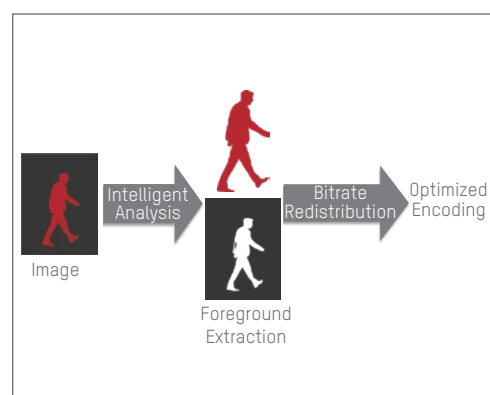

Without complementary 4K components, such as monitors and NVRs, 4K cameras cannot be used to their full potential, and therefore have little practical use in surveillance. By building a total system — complete with cameras, NVRs, etc., — Hikvision strives to provide a system that is more helpful and more useful to its customers. The Hikvision 4K system, which comes equipped with a variety of smart functions, satisfies the security industry's need for ultra-high resolution and smart surveillance.

SYSTEM STRUCTURE

KEY FEATURES

■ Ultra-High Definition (UHD)

The Hikvision 4K system provides UHD images, which not only provides users with incredibly clear and crisp imagery, but it also results in better use of video data. Limited resolution has often hindered video analysis in the past, particularly in large scenes. Now, the increase of pixels in 4k technology has resulted in increased resolution and improved image enhancement, both of which allow for more information to be extracted. These advances elevate the accuracy and quality of content analysis to a new level while also delivering better value for users.

■ H.264+ Smart Codec

Hikvision 4K systems incorporate H.264+ optimized compression, which allows users to more efficiently manage super-high-resolution video footage. With features such as background-based predictive smart encoding, enhanced noise suppression, and optimized bitrate control for long-term periods, Hikvision H.264+ compression saves bandwidth resources and decreases storage requirements.

■ 4K Output

The Hikvision 4K NVR has an HDMI 2.0 output interface, which supports the 4K resolution output. This interface helps to form a comprehensive 4K system that includes a 4K camera input, a 4K codec, and a 4K output. Hikvision's 4K solution may be more beneficial to users than systems that are only able to provide 4K cameras or 4K codecs without the 4K output system.