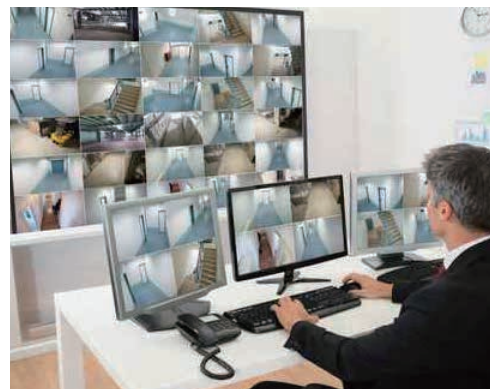

Without complementary 4K components, such as monitors and NVRs, 4K cameras cannot be used to their full potential, and therefore have little practical use in surveillance. By building a total system — complete with cameras, NVRs, etc., — Hikvision strives to provide a system that is more helpful and more useful to its customers. The Hikvision 4K system, which comes equipped with a variety of smart functions, satisfies the security industry's need for ultra-high resolution and smart surveillance.

SYSTEM STRUCTURE

KEY FEATURES

■ Ultra-High Definition (UHD)

The Hikvision 4K system provides UHD images, which not only provides users with incredibly clear and crisp imagery, but it also results in better use of video data. Limited resolution has often hindered video analysis in the past, particularly in large scenes. Now, the increase of pixels in 4k technology has resulted in increased resolution and improved image enhancement, both of which allow for more information to be extracted. These advances elevate the accuracy and quality of content analysis to a new level while also delivering better value for users.

■ Full Smart Feature-set

As a part of the Hikvision Smart product family, the 4K products are equipped with smart features such as entrance management, and video analytics including region enter/exit, object left behind/object removed, and others.

VERTICAL APPLICATION

The Hikvision 4K system has applications in various vertical markets such as city surveillance, stadiums, parking lots, etc., where clear, high-resolution images and smart surveillance are necessary. With a system that includes a full suite of 4K elements versus a single 4K device, Hikvision's offering is a complete solution that allows 4K technology to be implemented in a variety of vertical markets.