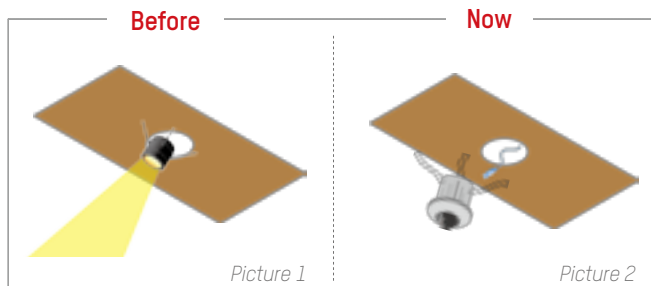

Stores often have existing downlights or at least designated areas for these lights. Using a recessed-mount dome, these spaces can be utilized without any re-work or construction.