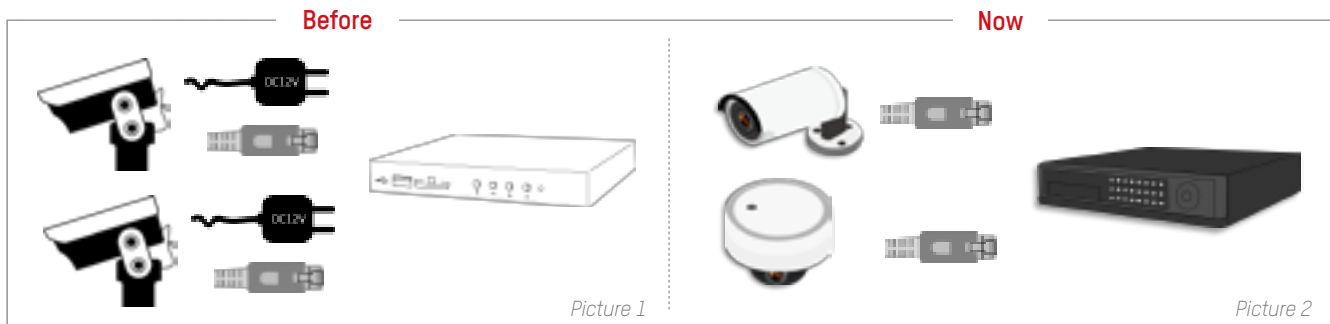

## EASY TO INSTALL

Hikvision's Easy IP solution makes the installation easy and secure.

Installation is a labor-intensive effort that requires an Ethernet cable and a power plug for the camera.

With the PoE NVR, you only need an Ethernet cable to connect the IP camera and NVR.