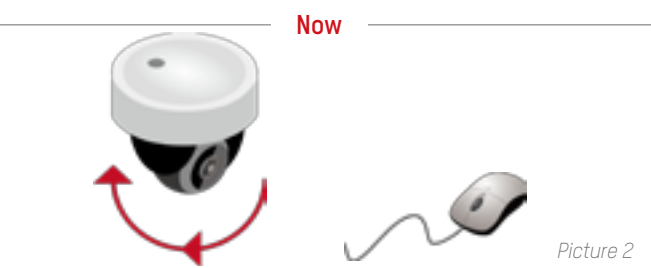

## EASY TO INSTALL

Hikvision's Easy IP solution makes the installation easy and secure.

Installation is a labor-intensive effort that requires an Ethernet cable and a power plug for the camera.

With the PoE NVR, you only need an Ethernet cable to connect the IP camera and NVR.

Several fixed cameras have to be installed to cover the entire store.

The whole shop is covered by one fisheye camera, reducing time and labor costs.

Stores often have existing downlights or at least designated areas for these lights. Using a recessed-mount dome, these spaces can be utilized without any re-work or construction.

Once a camera is installed, adjusting the lens is difficult.

With a PT (pan-tilt) camera, you can control the direction of the lens with a mouse.

## EASY TO CONNECT

Hikvision's Easy IP solution offers Wi-Fi cameras, Wi-Fi NVRs, and PoE NVRs for easy connection. The system features automatic IP address allocation, auto detection, auto connection, and easy access.