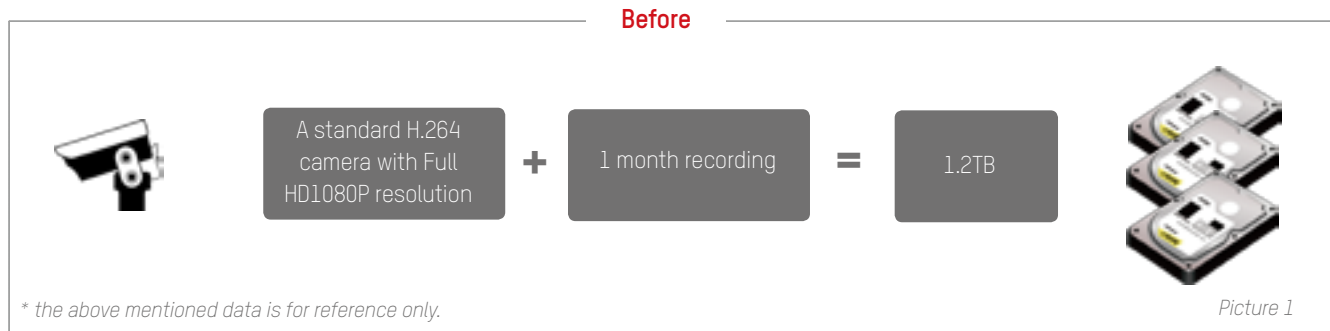

EASY TO STORE

Hikvision's Easy IP cameras offer high compression efficiency and reduce the burden of transmission and storage on the IP surveillance system.

Bandwidth and storage costs are significant concerns when considering a high definition IP system — a standard H.264 camera with full HD1080P resolution and one month of recording can result in about 1.2 TB of space consumed.