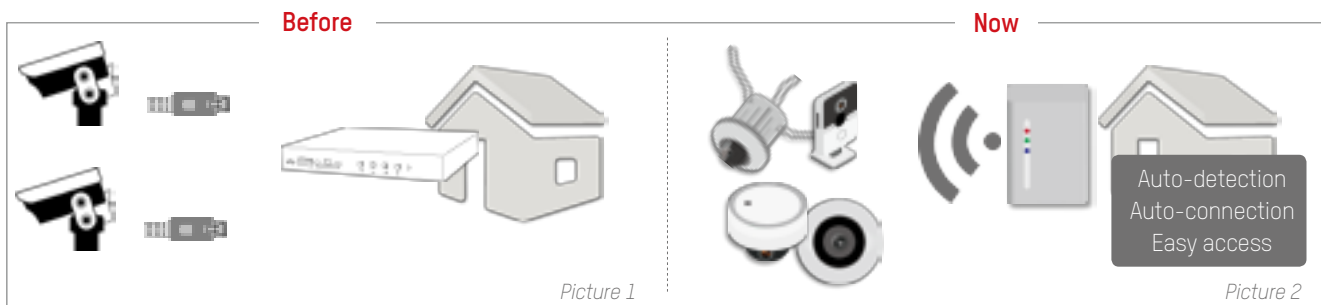

For some locations, deploying an Ethernet network for IP cameras is a constraint. A complete solution that incorporates Wi-Fi cameras and NVRs addresses this problem.