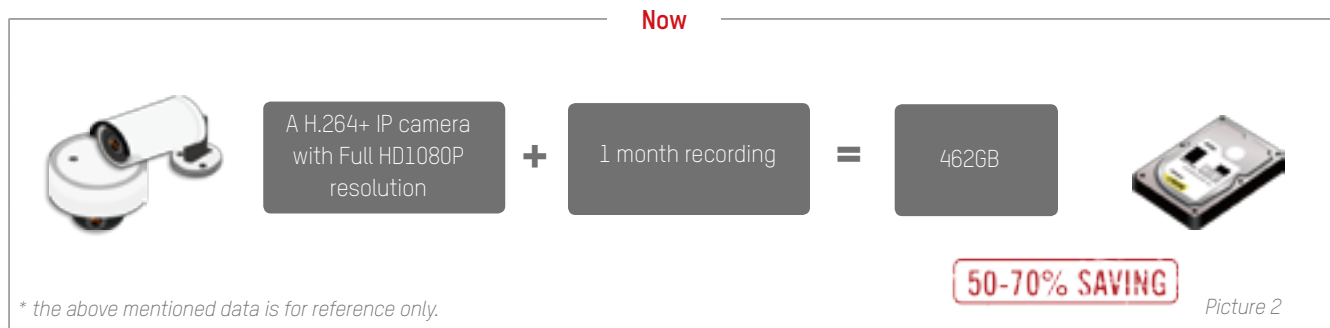

Hikvision's H.264+ optimized codec technology helps to reduce storage consumption by up to 1/3 compared to traditional IP systems — a H.264+ IP camera with full HD1080P resolution and one month of recording consumes about 462 GB.

EASY TO VIEW

All Hikvision Easy IP cameras support the EZVIZ Cloud P2P service, which enables remote access simply by using a smartphone to scan the supplied product QR code.