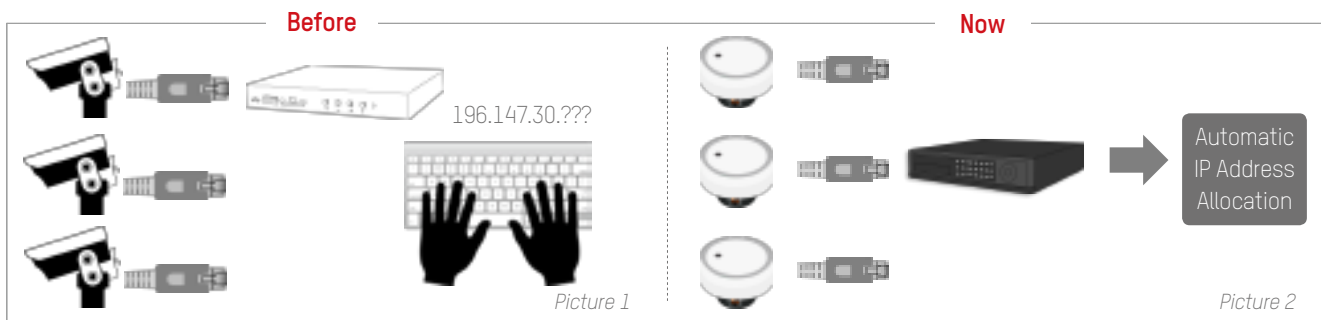

## EASY TO INSTALL

Hikvision's Easy IP solution makes the installation easy and secure.

Installation is a labor-intensive effort that requires an Ethernet cable and a power plug for the camera.

With the PoE NVR, you only need an Ethernet cable to connect the IP camera and NVR.

Several fixed cameras have to be installed to cover the entire store.

The whole shop is covered by one fisheye camera, reducing time and labor costs.

Stores often have existing downlights or at least designated areas for these lights. Using a recessed-mount dome, these spaces can be utilized without any re-work or construction.

Once a camera is installed, adjusting the lens is difficult.

With a PT (pan-tilt) camera, you can control the direction of the lens with a mouse.

## EASY TO CONNECT

Hikvision's Easy IP solution offers Wi-Fi cameras, Wi-Fi NVRs, and PoE NVRs for easy connection. The system features automatic IP address allocation, auto detection, auto connection, and easy access.