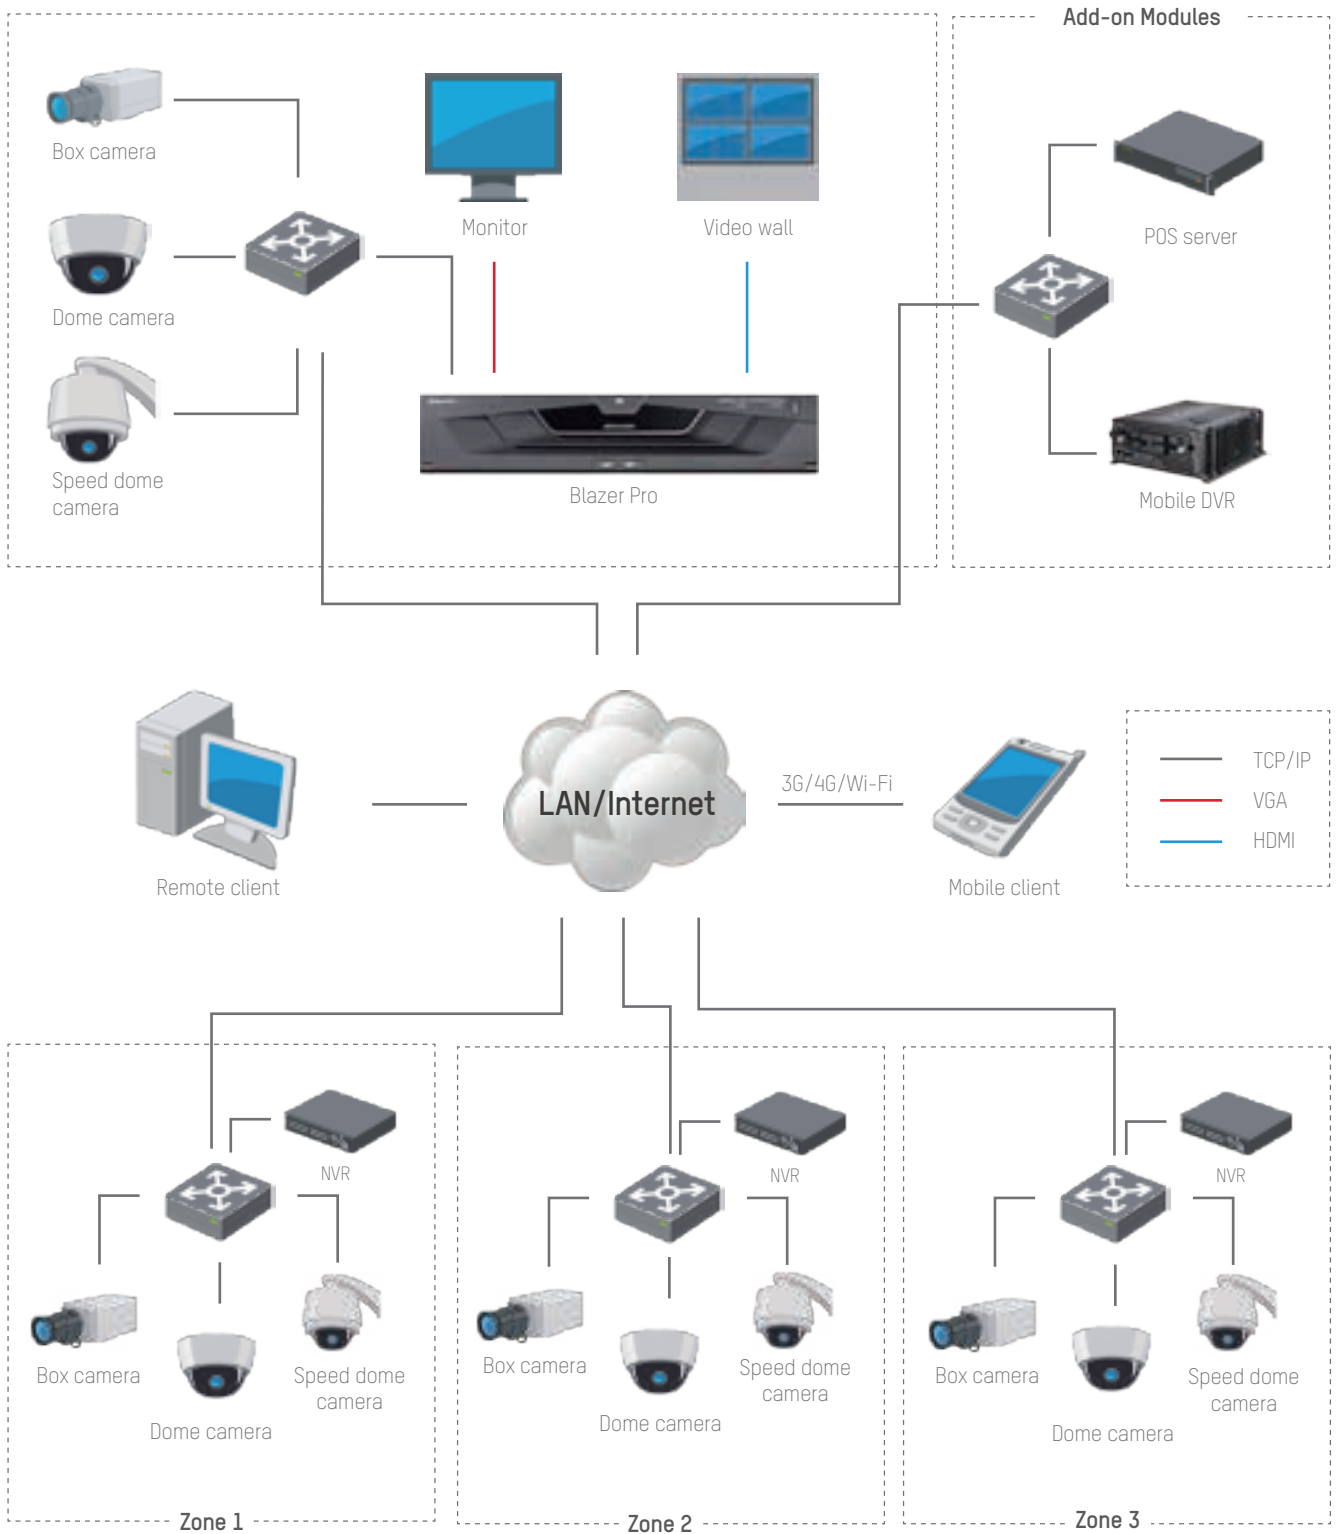

- Intuitive user interface to help you realize easy operation.
- Multiple accesses via PC, smart phone and web browser.

Online Device(11)

<input type="checkbox"/>	IP Address	Port No.	Device Type	Serial No.	Security
<input type="checkbox"/>	10.18.138.221	44954	DS-9632NI-ST	DS-9632NI-ST162015051688(RR519083423)WCVU	Active
<input type="checkbox"/>	10.18.138.15	8000	Blazer Storage Server	Blazer Storage Server1620150623CCRR525816962WCV	Active
<input type="checkbox"/>	10.18.138.2	8000	DS-2CD4332FWD-I	DS-2CD4332FWD-I20150314CCWR507338410	Active
<input type="checkbox"/>	10.18.138.7	8000	DS-2DF52T4-A	DS-2DF52T4-A20150514CCWR5180674838	Active
<input type="checkbox"/>	10.18.138.251	8000	DS-M5504HMIGW	DS-M5504HMIGW0120150724AAWR532112115WCVU	Active
<input type="checkbox"/>	10.18.138.6	8000	DS-2CD6362F-I	DS-2CD6362F-I20150121CCWR500434175	Active
<input type="checkbox"/>	10.18.138.107	8000	IVMS_6200_SMD	IVMS-6200SMD34219641895783842879	Active
<input type="checkbox"/>	10.18.138.3	8000	DS-2CD2132-I	DS-2CD2132-I20150407CCWR418545632	Active

Automatic detection of online cameras for adding cameras to the system

Flexible GIS map and E-map support(*.png / *.jpg / *.bmp / *.svg); allow users to add camera icons on the map to provide a convenient, efficient way for live viewing and instant alarm notification

LPR module and Entrance & Exit management module help you realize efficient vehicle entrance management and keep a real-time record of vehicle entry and exit

BLAZER PRO TYPICAL SOLUTION TOPOLOGY

SPECIFICATIONS